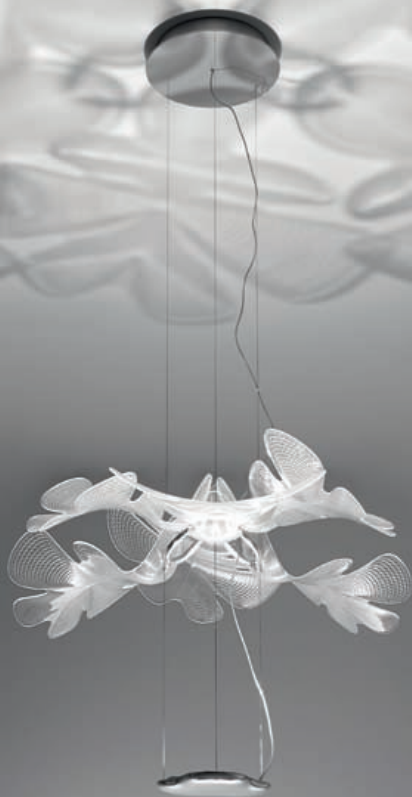

Chlorophilia

Ross Lovegrove
2015

138

LED

ø775 x min 500 max 2000 height