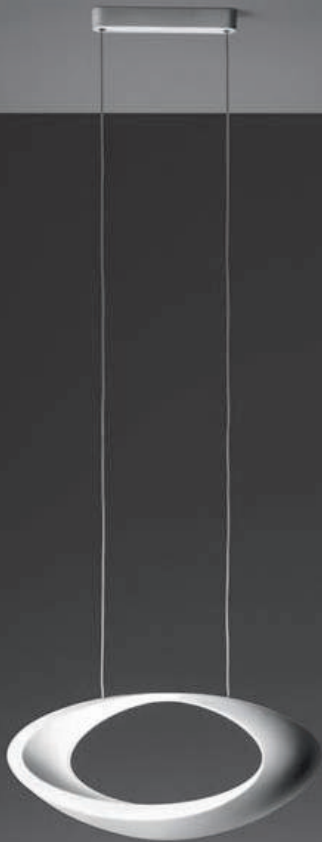

Cabildo suspension

Eric Solé

2007 / 2015

201

LED | HALO |

(R7s) 410 x 95 x 190. Cable max 1500 height