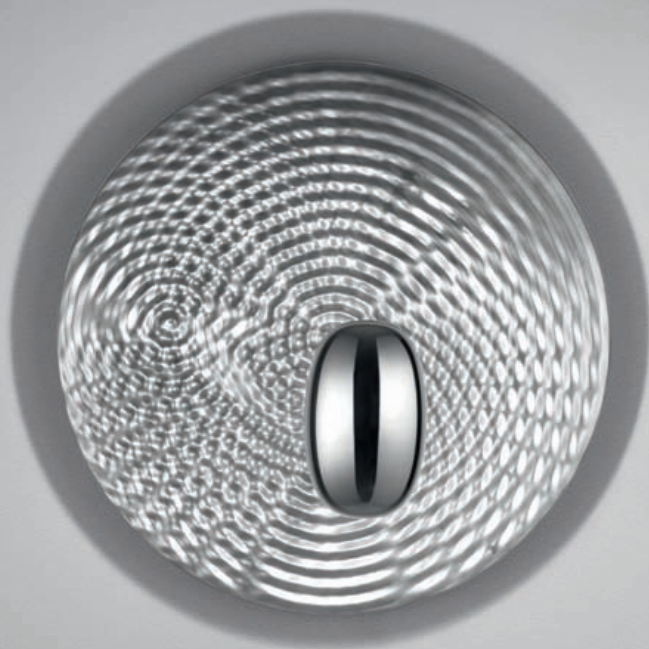

LED

ø800 x 140 depth/height

Droplet mini wall/ceiling

Ross Lovegrove
2009 / 2011

282

LED

HALO

(R7s) ø600 x 340 depth/height