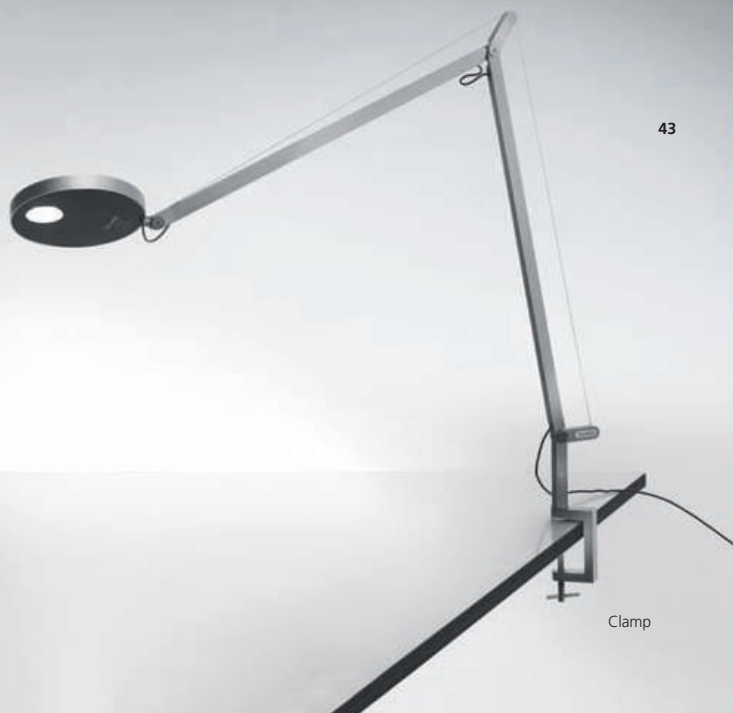

LED

ø210 base x ø130 head x 570 x max 1000 height

Elliott Erwitt, 2013

40

White

Titanium

Rotation 360°

Movement detector

2,5mt

12min

Dimmer

Anthracite grey

42

Desk fixed support

43

Clamp