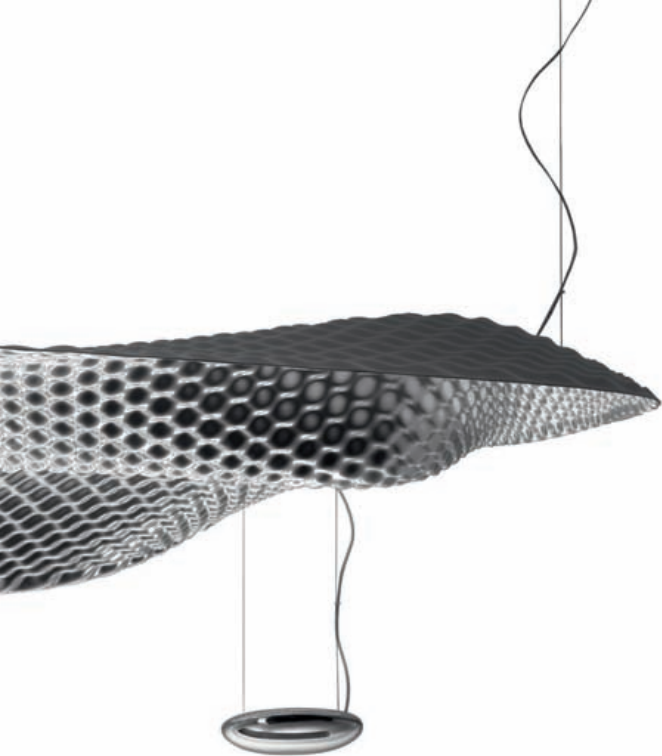

Cosmic Angel suspension

Ross Lovegrove

2009

198

HALO

199

(R7s) 1780 x 800 x 410 height. Cable max 2000 height

Lana