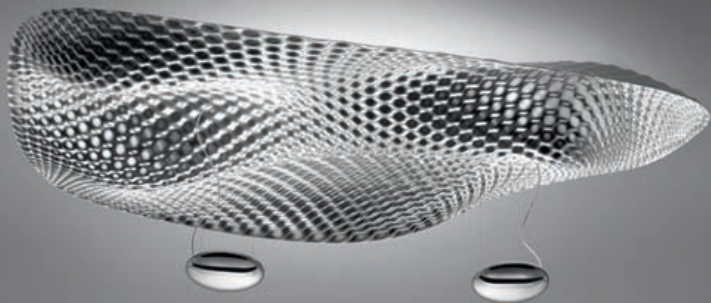

Cosmic Angel ceiling

Ross Lovegrove

2009

310

HALO + FLUO

(R7s + 2G11) 1780 x 800 x 250 height