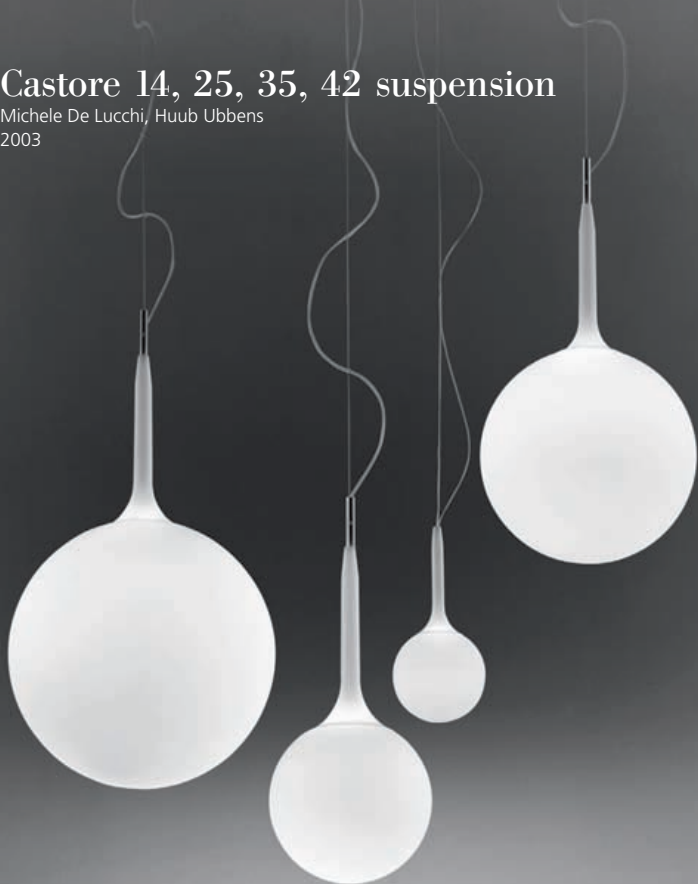

LED

Invero: ø361 x 359 height. Cable max 2000 height
Invero 214: ø230 x 250 height. Cable max 2000 height

Castore 14, 25, 35, 42 suspension

Michele De Lucchi, Huub Ubbens

2003

184

LED
FLUO
HALO

HALO*