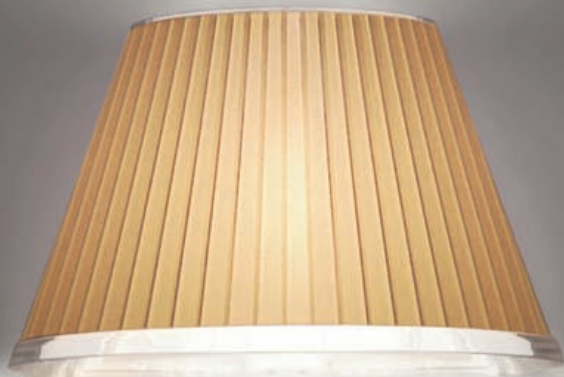

Choose wall, recessed

Matteo Thun

2006 / 2008

262

LED

LED
FLUO
HALO

LED + LED
FLUO
HALO

Choose wall (LED): 66 x 152 x 54 depth
Choose wall (E27): 237 x 146 x 184 depth
Choose wall (E27+LED): 237 x 315 x 184 depth