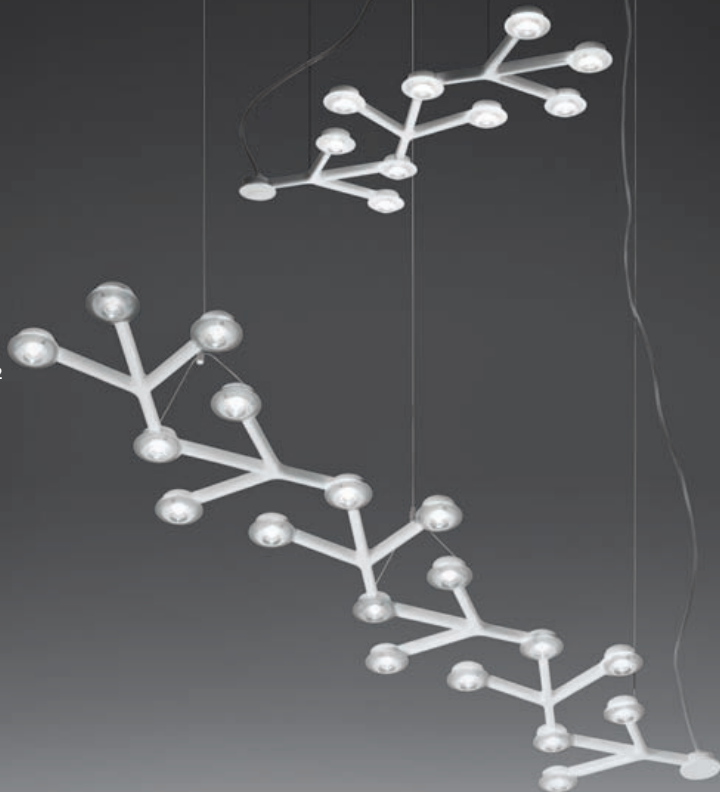

LED

ø500. Cable max 2000 height

Led Net line 66, 125 suspension

Michele De Lucchi, Alberto Nason

2010 / 2011

152

Led Net line 66: 660 x 285 x 25 height. Cable max 2000 height
Led Net line 125: 1250 x 285 x 25 height. Cable max 2000 height