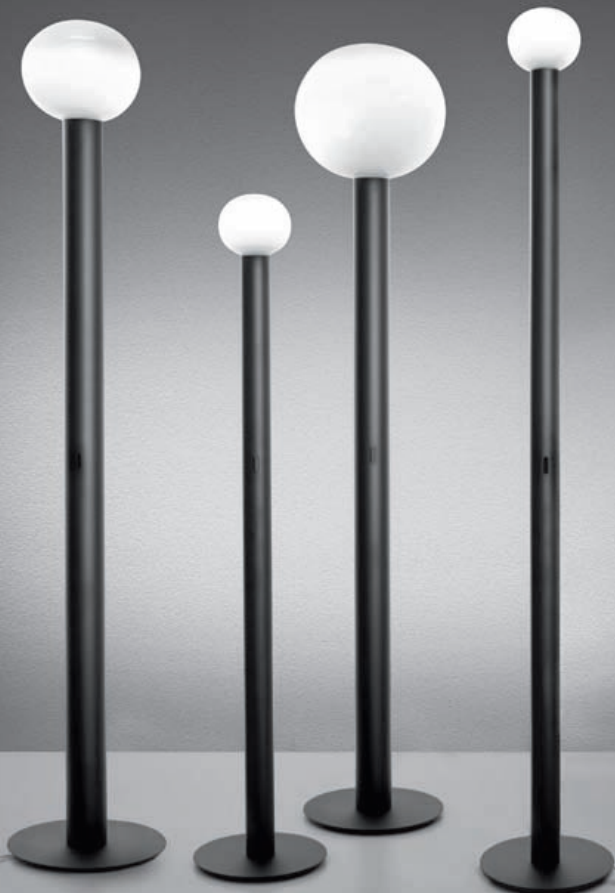

Laguna 16, 26, 37 floor

Matteo Thun, Antonio Rodriguez

2013

123

LED

Ts

S

D

Laguna 16: $\varnothing$ 402 base x $\varnothing$ 160 diffuser x 1400/1800 height
Laguna 26: $\varnothing$ 402 base x $\varnothing$ 260 diffuser x 1800 height
Laguna 37: $\varnothing$ 402 base x $\varnothing$ 370 diffuser x 1900 height