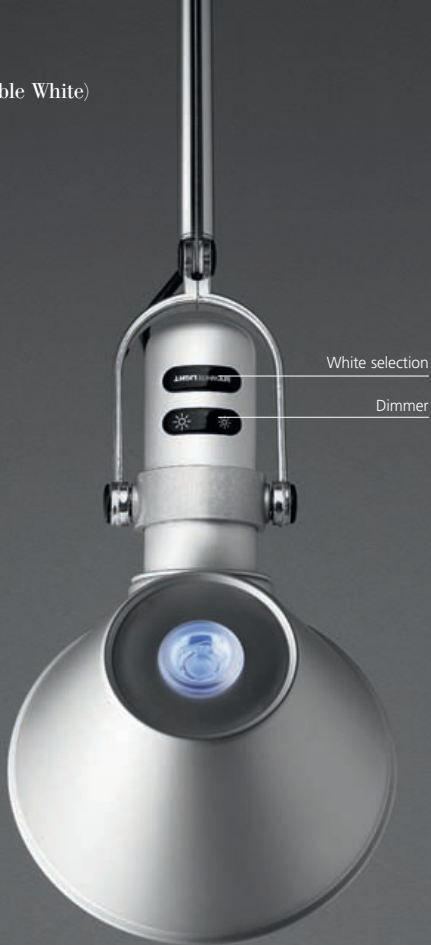

Tolomeo **TW**[®] (Tunable White)

Neutral light

52

Warm light

White selection

Dimmer

LED 

Tolomeo TW: ø230 base x max 1220 x max 1290 height

53

Cold light

Tolomeo **MD**, Tolomeo mini **MD**

(movement detector)

Michele De Lucchi, Giancarlo Fassina

2013

54

ON