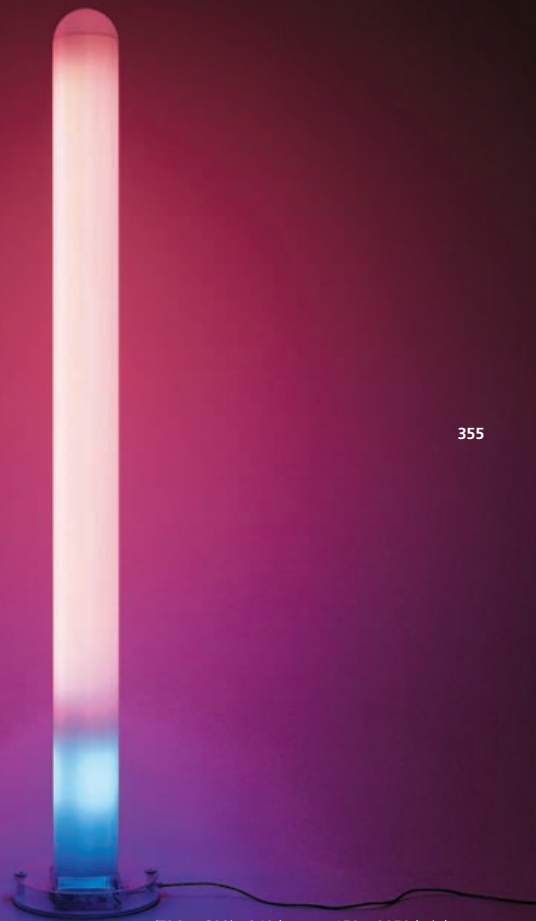

Metacolor

Ernesto Gismondi
2001

355

Infrared remote control included

FLUO

(T26 + G23) ø340 base x ø150 x 2050 height