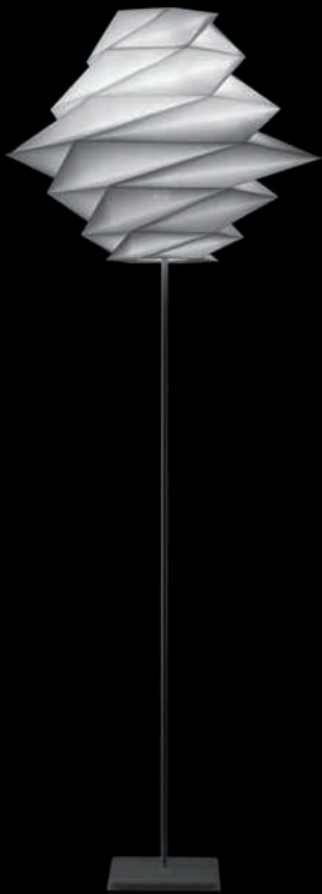

Fukurou floor

Issey Miyake + Reality Lab.
2012

372

LED ☐

(E27) 200 x 200 base x 565 x 490 x 1550 height