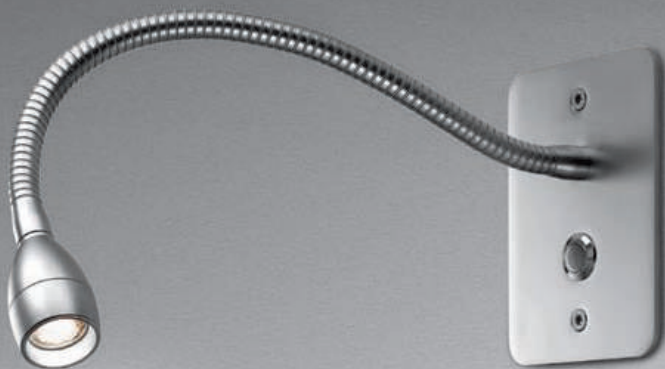

Jet, Jet base

Artemide

2007

264

LED ☐ IP40

Jet: 84 x 116 base x ø30
Jet base: 50 x 152 x 41 base x ø30