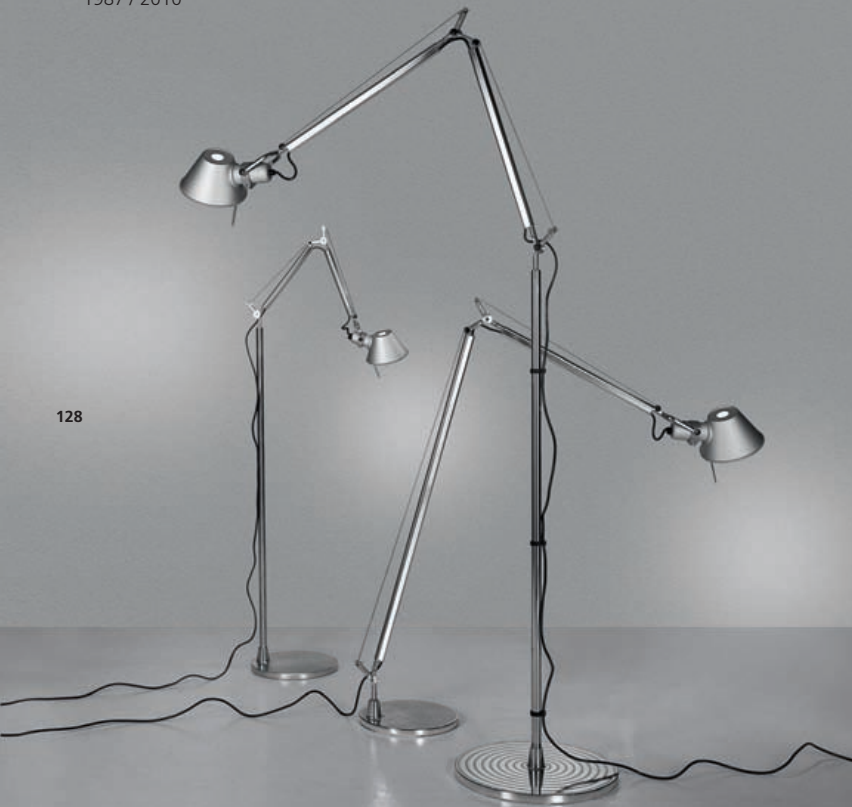

2006

127

LED
FLUO
HALO

		
S	D	D

(E27) ø230 base x max 870
x max 1080 height
diffuser: ø180

Tolomeo floor, reading floor, micro floor

Michele De Lucchi, Giancarlo Fassina

1987 / 2010