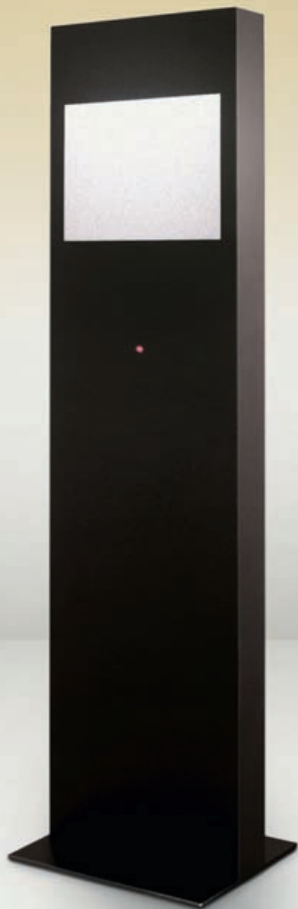

Prometeo

Aldo Rossi
1996

353

Infrared remote control included

LED HALO+FLUO

(B15d + 2G11) 420 x 500 base x 120 x 1800 height