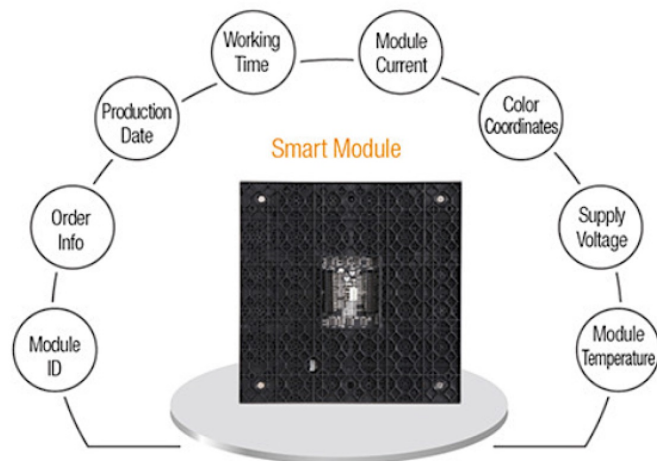

Professional calibration technology A3C

Excellent Display Performance

No ghost images or banding problems, high refresh rate, low brightness with high grayscale, highlighting excellent display effect.

Smart Module

Module records including ID number, order info, production date, work time, etc. Mobile device monitoring via iOS or Android apps.

Perfect supporting solution

Floor type supporter, rigging bar, trolley, etc. convenient the customer's

Convenient and rapid module maintenance

Front maintenance within 5 seconds, saving time and money

Parameter		A2 pro	A3pro+3
Physical Parameter	Pixel Configuration	1515 black body 3in1 SMD	1515 black body 3in1 SMD
	Pixel Pitch (mm)	2.97	3.47
	Pixel matrix per panel	168×168	144×144
	Pixel density (pixels/sq.m.)	112896	82944
	Module Dimensions (LxW)/ (mm)	250×250	250×250
	Cabinet Dimensions (LxWxH)/ (mm)	500×500×96	500×500×96
	Panel material	Die casting magnesium alloys	Die casting magnesium alloys
	Cabinet weight (kg/panel)	8.5	8.5
Electronic Parameter	Color Grayscale (Bit)	14	14
	Gray Scale per Color (level)	16384	32768
	Refresh Rate (Hz)	3840	3840
	Driving Type	1/14	1/8
	Frame Frequency (Hz)	50/60	50/60
Optical Parameter	Brightness (nit)	1000	1200
	Optimal Horizontal Viewing Angle (°)	160	160
	Optimal Vertical Viewing Angle (°)	140	140
Electrical Parameter	AC Input Voltage (V)	100~240	100~240
	AC Input Frequency (Hz)	50/60	50/60
	AC Input Power Maximum Value (W/m ²)	615	540
	AC Input Power Typical Value (W/m ²)	205	180
Circumstance Parameter	Storage Temperature (°C)	-20~+50	-20~+50
	Operating Temperature (°C)	-10~+40	-10~+40
	Storage Humidity (RH)	10%~90%	10%~90%
	Operating Humidity (RH)	10%~90%	10%~90%
	IP rating (Front/Rear)	IP40/IP21	IP40/IP21
	Lifetime Typical Value (hrs)	100000	100000
Installation type for rental product	Cabinet installation type	rental\fix	rental\fix
	Maximum number of panel for Lifting	20	20