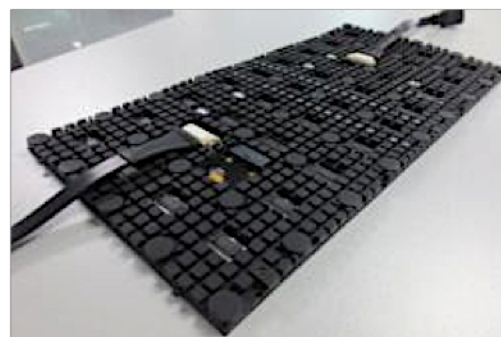

PH6.67 (320mmx160mm)