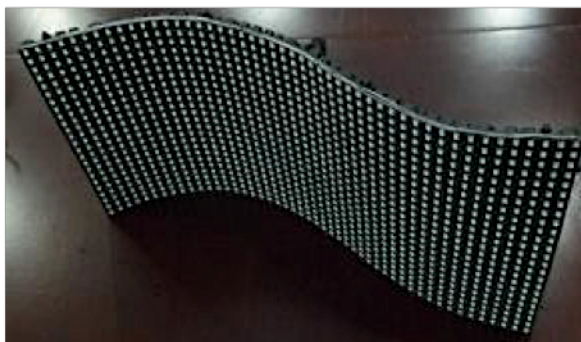

PH6.67 (320mmx160mm)