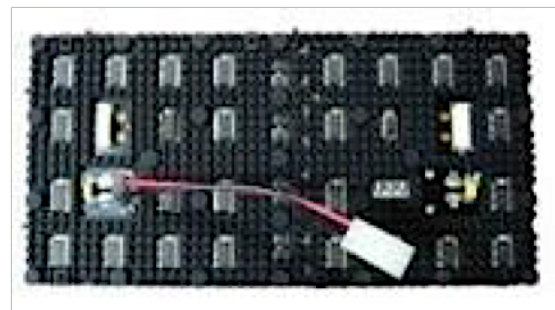

# Part 2: Main features

1. Made of soft PCB board, it can form concave, convex, or twisting curvature in both X & Y direction. So you can form LED Display in many different shapes, such as cylinder shape, wave shape, half circle shape, etc.
2. The magnetic backing on each FLEX tile means it's easy to attach them to any metal surface in whatever shape or size, quite convenient for DIY work and maintenance.
3. No need any cabinet for installation, all you need is a lightweight metal structure in the shapes you want to form. Much time and labor cost can be saved because of this feature.
4. Slim and thin. The module is only 8mm in thickness and 0.6kg in weight, much slimmer and more lightweight than regular rigid module. So it is easy to carry and to deliver.
5. Wide application: suitable for Staging, Events, TV studios, Signage. Advertising and architectural applications

# Part 3: Models available

PH4 (288mmx120mm)

PH6.67 (320mmx160mm)

PH10 (320mmx160mm)