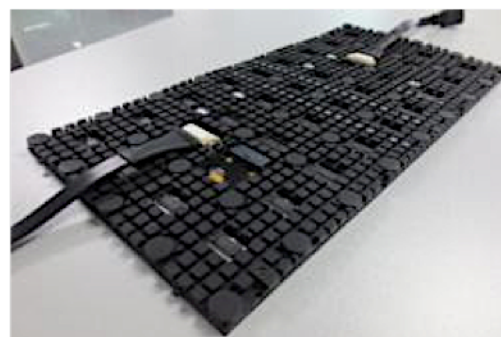

PH6.67 (320mmx160mm)