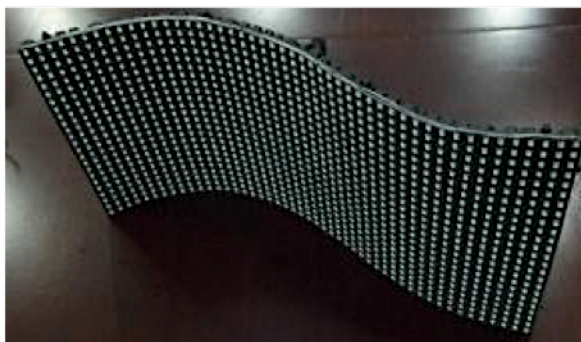

PH6.67 (320mmx160mm)