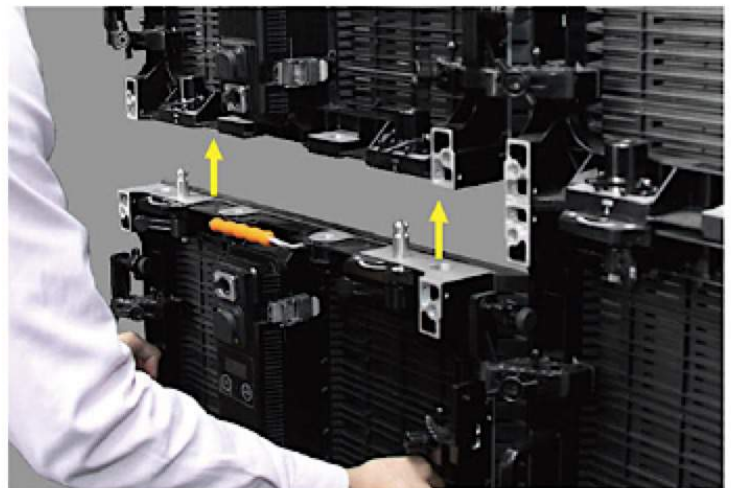

16bit gray scale, high refresh rate and
contrast ratio, makes performance
excellent.

Auto-lock System

Auto-lock system makes faster
installation and disassembling

Arc assembled,
Flexible design

-20°~20°angle adjusting, arc