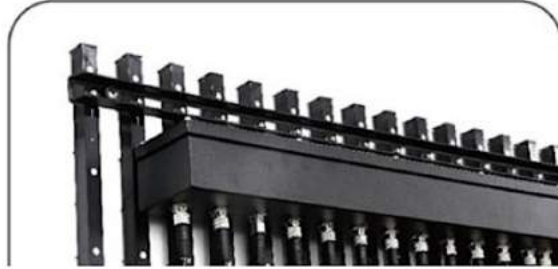

Great Reliability