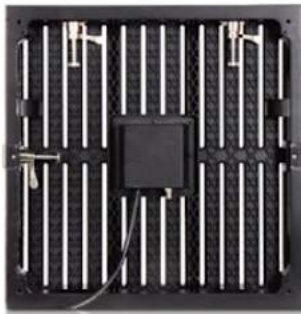

C16

Light Weight, Perfect
Performance

Fixed & Rental
Dual-application

Super Light

Front & Rear
Maintenance

Weather
proof

Design for fixed and
rental applications,
stable and convenient

C16 is a transparent outdoor fixed LED
display, applies for exterior walls of
buildings, landscapes, stadiums,
bulletin boards & etc.