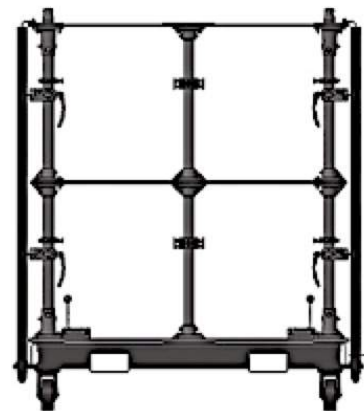

Light Permeable Design

20% lighter than similar products,
allowing both audio and smoke spread
without block.

Sub-frame structure, Portable design

Standard 4in1 sub-frame structure,
portable design, not only fit fast
installation and transportation
requirement but can also be used as a
climbing tool.