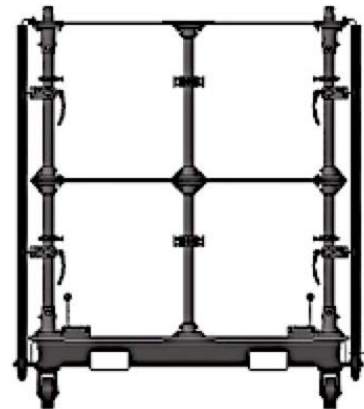

Sub-frame structure, Portable design

Standard 4in1 sub-frame structure,
portable design, not only fit fast
installation and transportation
requirement but can also be used as a
climbing tool.

107, rue de Javel
75015 Paris