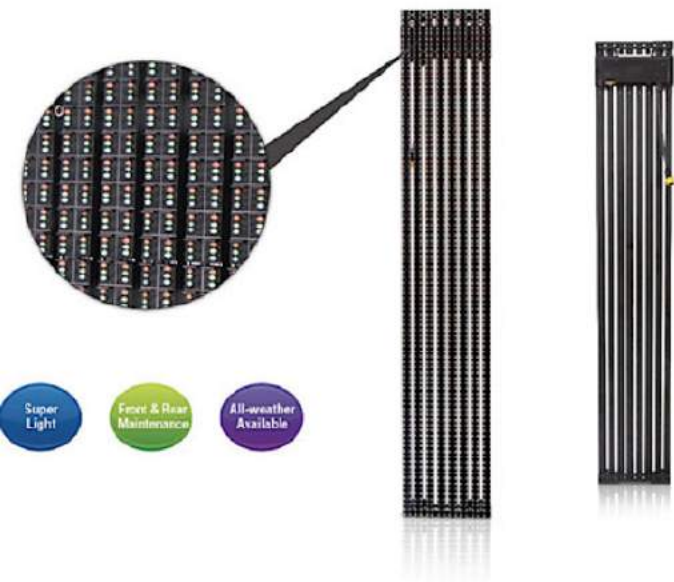

C15

Light Weight, Perfect
Performance

Super
Light

Front & Rear
Maintenance

All-weather
Available

Frame free and all-
weather for outdoor
environment

C15 is a transparent outdoor fixed LED
display, applies for exterior walls of
buildings, landscapes, stadiums,
bulletin boards & etc.