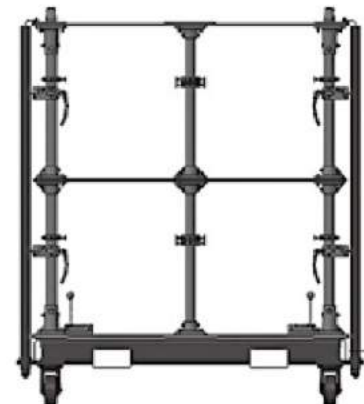

Auto-lock system makes faster
installation and disassembling

Arc assembled,
Flexible design

-20°~20°angle adjusting, arc

Light Permeable Design

20% lighter than similar products,
allowing both audio and smoke spread
without block.