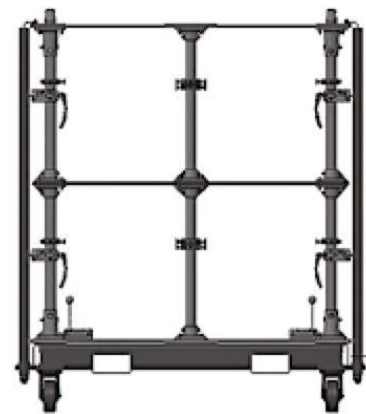

16bit gray scale, high refresh rate and
contrast ratio, makes performance
excellent.

Auto-lock System

Auto-lock system makes faster
installation and disassembling

Arc assembled,
Flexible design

-20°~20°angle adjusting, arc

Light Permeable Design

20% lighter than similar products,
allowing both audio and smoke spread
without block.

Sub-frame structure,
Portable design

Standard 4in1 sub-frame structure,
portable design, not only fit fast
installation and transportation
requirement but can also be used as a
climbing tool.